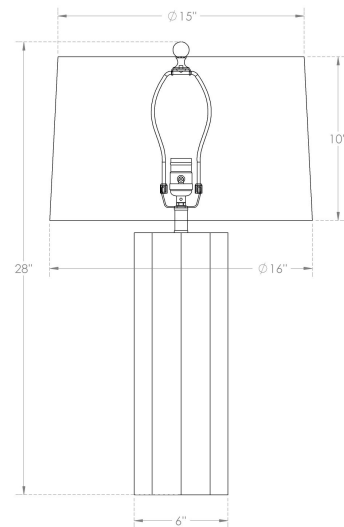

## 4403 Capri Table Lamp

DESCRIPTION: mouth-blown glass, sand finish

HEIGHT: 28"

SHADE: off-white cotton; tapered drum;  
15"ø(t) x 16"ø(b) x 10"H

SHADE OPTIONS: white linen, off-white linen, beige  
linen, oval off-white linen

SOCKET: E26, 3-way, max watt 150W

NOTE: handmade, finish may vary

Weight: 8 lbs

Carton Base: 13 lbs, 24" x 11" x 11"

Carton Shade: 5 lbs, 18" x 18" x 13"

TOP VIEW