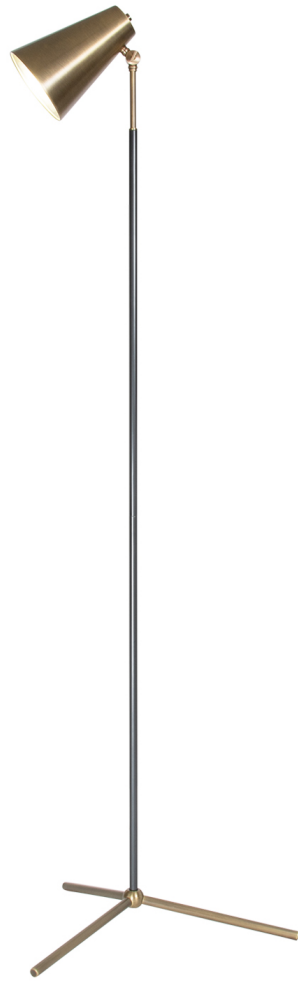

# FLOWDÉCOR

## 4445 Maggie Floor Lamp

DESCRIPTION: metal, antique brass finish; metal, bronze finish

HEIGHT: 65.5"

SOCKET: E26, 3-way, max watt 60W

Shade: metal, antique brass finish; 6"Ø x 8"H

NOTE: minor assembly required

Weight: 7 lbs

Carton: 12 lbs, 33" x 14" x 10"