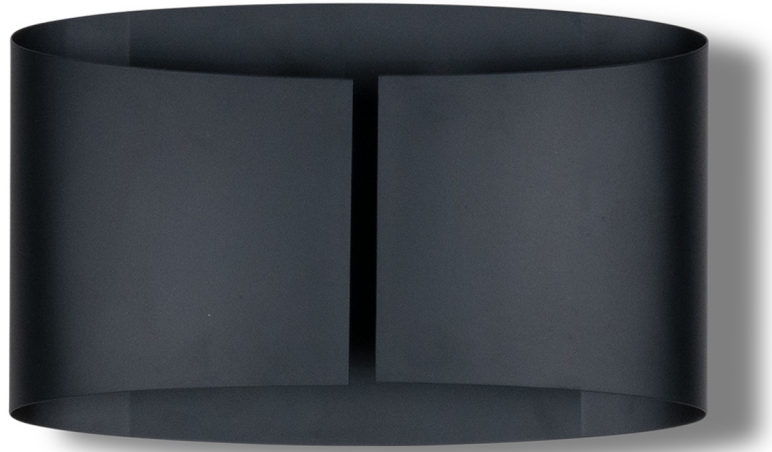

FLOWDECOR

6067 Jade Sconce

DESCRIPTION: metal, black matte finish

DIMENSIONS: 7.75"H x 12"W x 4"D

2 LED bulbs included

Weight: 3 lbs

Carton: 5 lbs, 16" x 12" x 9"