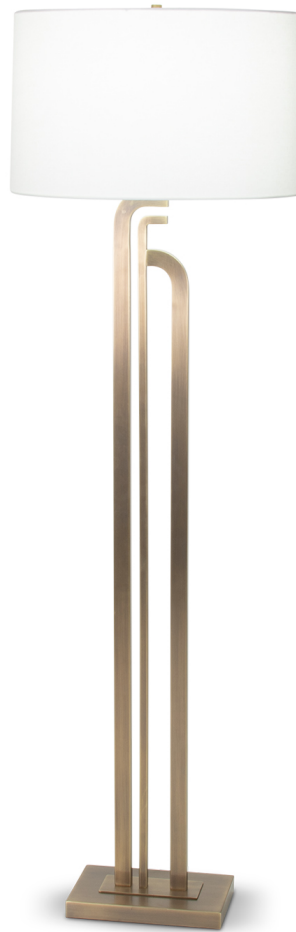

# FLOWDÉCOR

## 4088 Caspian Floor Lamp

DESCRIPTION: metal, antique brass finish

HEIGHT: 62.25"

SHADE: off-white linen; oval;  
19"W(t) x 14"D(t) x 20"W(b) x 16"D(b) x 12"H

SOCKET: E26, 3-way, max watt 150W

Weight: 23 lbs

Carton Base: 30 lbs, 59" x 17" x 13"

Carton Shade: 6 lbs, 22" x 18" x 15"