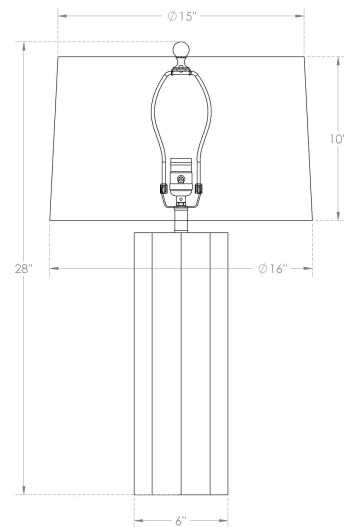

FLOWDÉCOR

4403 Capri Table Lamp

DESCRIPTION: mouth-blown glass, sand finish

HEIGHT: 28"

SHADE: off-white cotton; tapered drum;
15"ø(t) x 16"ø(b) x 10"H

SHADE OPTIONS: white linen, off-white linen, beige
linen, oval off-white linen

SOCKET: E26, 3-way, max watt 150W

NOTE: handmade, finish may vary

Weight: 8 lbs

Carton Base: 13 lbs, 26" x 13" x 13"

Carton Shade: 5 lbs, 18" x 18" x 13"

TOP VIEW