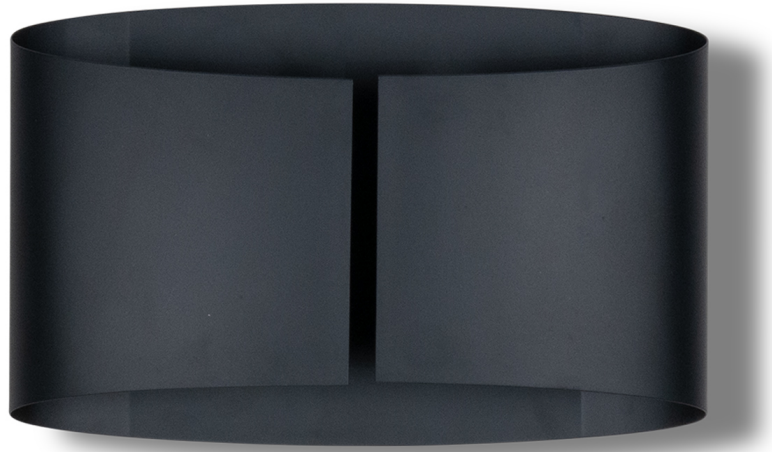

## 6067 Jade Sconce

DESCRIPTION: metal, black matte finish

DIMENSIONS: 7.75"H x 12"W x 4"D

2 LED bulbs included

Weight: 3 lbs

Carton: 5 lbs, 16" x 12" x 9"