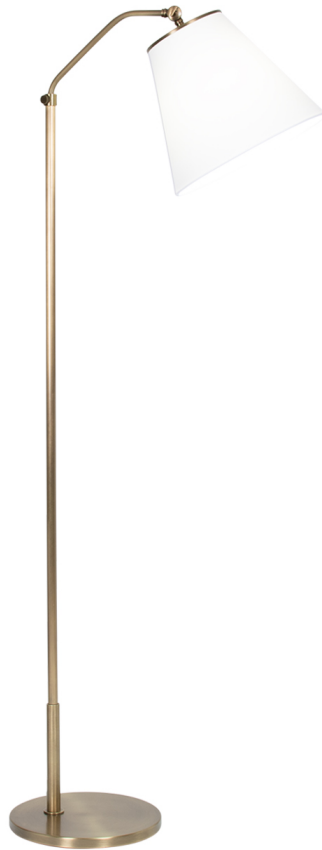

FLOWDÉCOR

4446 Fin Floor Lamp

DESCRIPTION: metal, antique brass finish

HEIGHT: 68.75"

SHADE: off-white cotton; tapered drum;
6"ø(t) x 11.75"ø(b) x 10.5"H

SHADE OPTIONS: off-white linen, beige linen

SOCKET: E26, 1-way, max watt 100W

Adjustable height between 58.5" and 68.5".
Adjustable angle of shade.
Minor assembly required

Weight: 21 lbs

Carton Base: 27 lbs, 63" x 17" x 9"

Carton Shade: 4 lbs, 14" x 14" x 13"