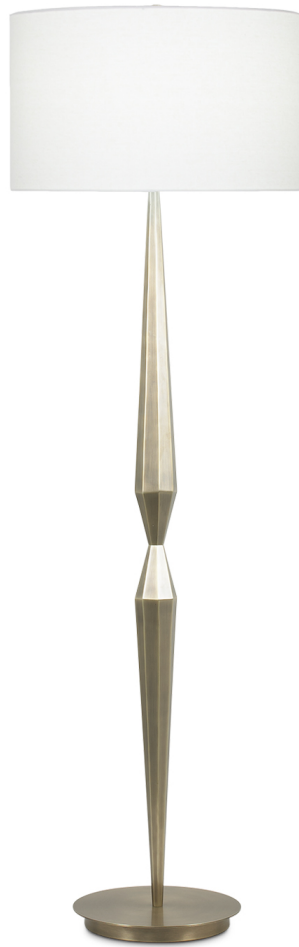

FLOWDÉCOR

3828 - Martin Floor Lamp

DESCRIPTION: metal, antique brass finish

HEIGHT: 63.5"

SHADE: off-white linen; drum;
20"ø x 12"H

BULB: E26, 3-way, max watt 150W

SHADE OPTIONS: off-white cotton, beige
cotton

Weight: 21 lbs

Carton Base: 29 lbs, 60" x 15" x 16"

Carton Shade: 7 lbs, 22" x 22" x 15"