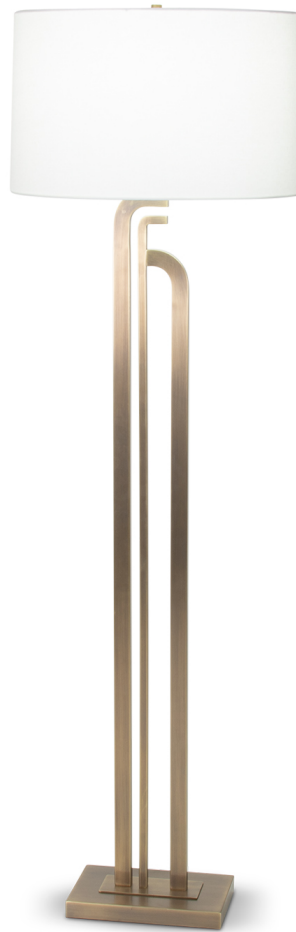

FLOWDÉCOR

4088 - Caspian Floor Lamp

DESCRIPTION: metal, antique brass finish

HEIGHT: 62.25"

SHADE: off-white linen; oval;
19"W(t) x 14"D(t) x 20"W(b) x 16"D(b) x 12"H

BULB: E26, 3-way, max watt 150W

Weight: 22 lbs

Carton Base: 30 lbs, 59" x 17" x 13"

Carton Shade: 6 lbs, 22" x 18" x 15"