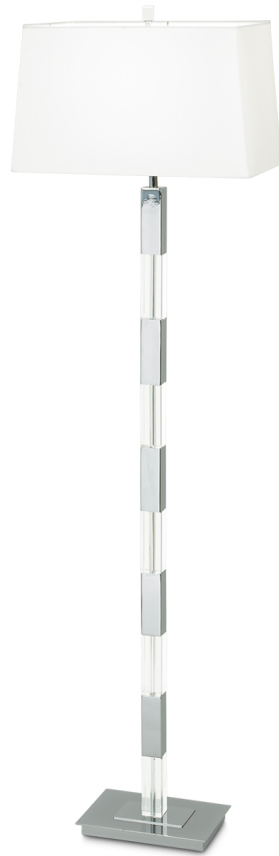

FLOWDÉCOR

3157 - Moreno Floor Lamp

DESCRIPTION: crystal; metal, chrome finish

HEIGHT: 60.25"

SHADE: white cotton; tapered rectangular;
15.25"W(t) x 10.75"D(t) x 17.25"W(b) x 11"D(b)
x 10.25"H

BULB: E26, 3-way, max watt 150W

MUST ship by truck (not courier)

Weight: 16 lbs

Carton Base: 23 lbs, 58" x 13" x 11"

Carton Shade: 4 lbs, 19" x 13" x 13"